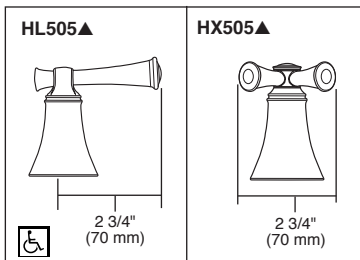

▲ Designate Proper Finish Suffix

BRIZO®

WIDESPREAD LAVATORY FAUCETS

- Baliza® Bath Collection
- Two Handle Widespread Deck Mount

STANDARD SPECIFICATIONS:

- Max. 1.50 gpm @ 60 psi, 5.70 L/min @ 414 kPa
- Max. (ECO models only) 1.20 gpm @ 60 psi, 4.54 L/min @ 414 kPa
- Three hole mount
- LHP - Less Handle Program. See handle options below.
- Control mechanism shall be of the rotating ceramic cylinder type with 90° (1/4 turn) rotation
- Metal drain with pop-up type fitting with plated flange and stopper
- Accommodates up to 3" deck thickness

WARRANTY

- Lifetime limited warranty on parts (other than electronic parts and batteries) and finishes: or, for commercial users, for 5 years from date of purchase.
- 5 year limited warranty on electronic parts (other than batteries); or, for commercial users, for 1 year from the date of purchase. No warranty is provided on batteries.

COMPLIES WITH:

- ASME A112.18.1 / CSA B125.1
- ASME A112.18.2 / CSA B125.2
- Indicates compliance to ICC/ANSI A117.1
- EPA WaterSense®
- Verified compliant with .25% weighted average Pb content regulations.